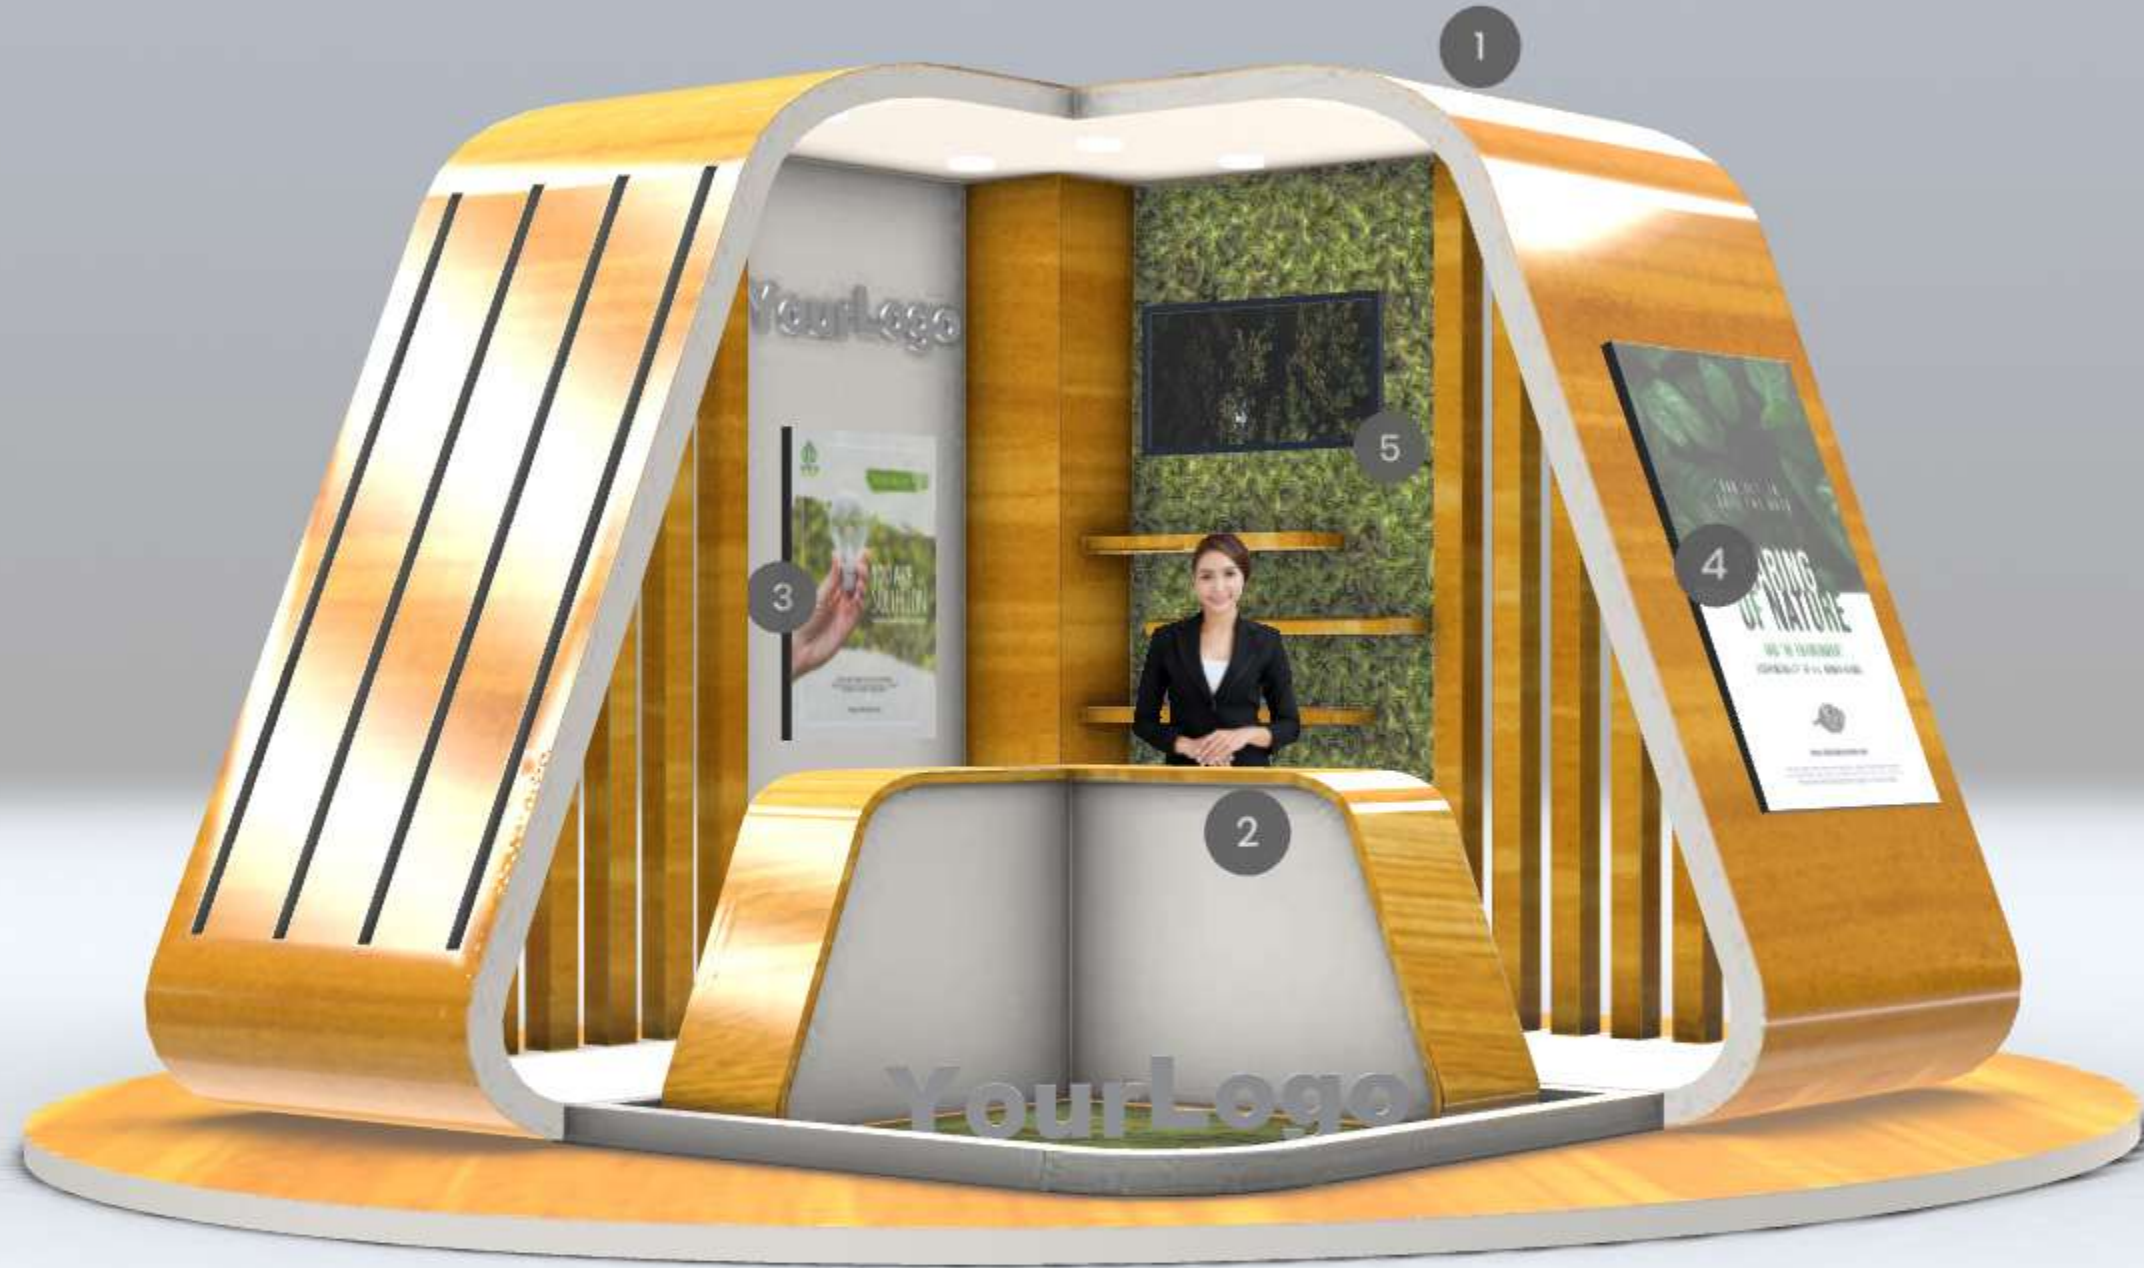

# Booth Catalog

Last updated: 21 March 2021

BOOTH TYPE	POSTER WALL	VIDEO WALL	POSTER POP-UP	VIDEO POP-UP	3D PRODUCT
Small (S)	2	1	5	5	1
Standard Small (SS)	2	1	5	5	1
Medium (M)	3	2	5	5	1
Standard Medium (SM)	3	2	5	5	1
Large (L)	5	3	5	5	1

# Small Type Booth

S01  
Type S

S02

Type S

**S03**  
Type S

S04  
Type S

S05

Type S